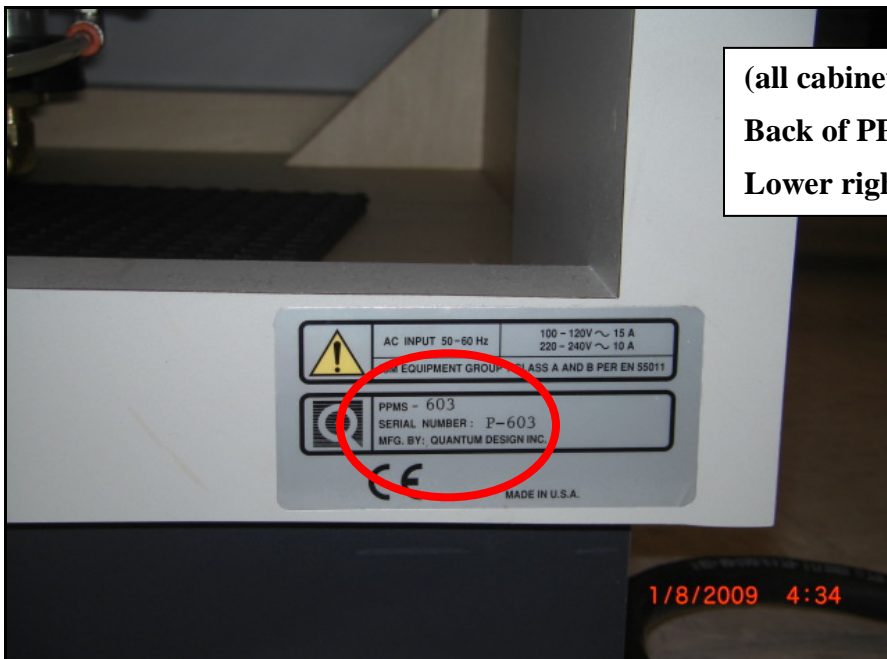

System Serial Number Locations for PPMS, DynaCool and VersaLab systems

1) PPMS, PPMS EverCool, and PPMS EverCool-II:

(Example S/N PPMS-603)