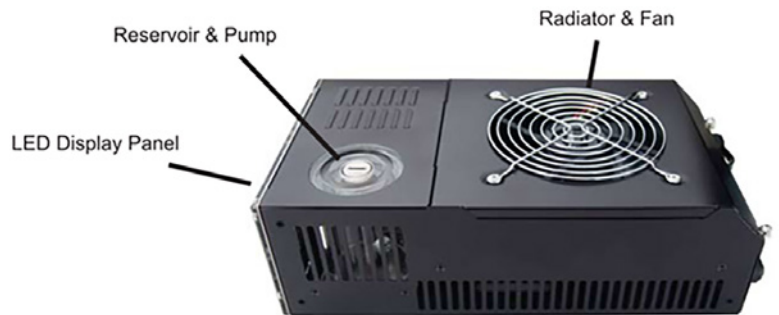

Liquid cooling system EXT-440

EXT-440 comes with the following accessories:

- Two fittings G 1/4" to 10/8 mm (outer/inner diameter)
- Two soft PVC tubes (1.5 m)
- 250 mm coolant with corrosion and biological inhibitors
- 100 – 240 V AC power adapter

EXT-440 is a compact ambient liquid cooling system. It contains a single 120 mm fan radiator, providing up to 400 W of cooling. Just add coolant, fittings, tubing, and connect to your Andor camera.

Features and benefits

- Cooling capacity: up to 400 W
- Pump: 10 manual levels, up to 4.5 liter/minute
- Radiator: brass/copper with one 120 mm fan
- Fan speed: automatic based on temperature, or 10 manual levels
- Reservoir capacity: 157 ml
- Coolant connectors: G 1/4" BSPP (British Standard Parallel Pipe) threads on back for fittings
- Dimensions: 307 mm x 162 mm x 95 mm (length x width x height)
- Weight: 2.49 kg
- Power input: 12 V DC (via computer Molex plug), or 100 - 240 V AC with separate power adapter
- Maximum power consumption: 17 W
- Audio alarm and relay trigger can be adjusted based on temperature